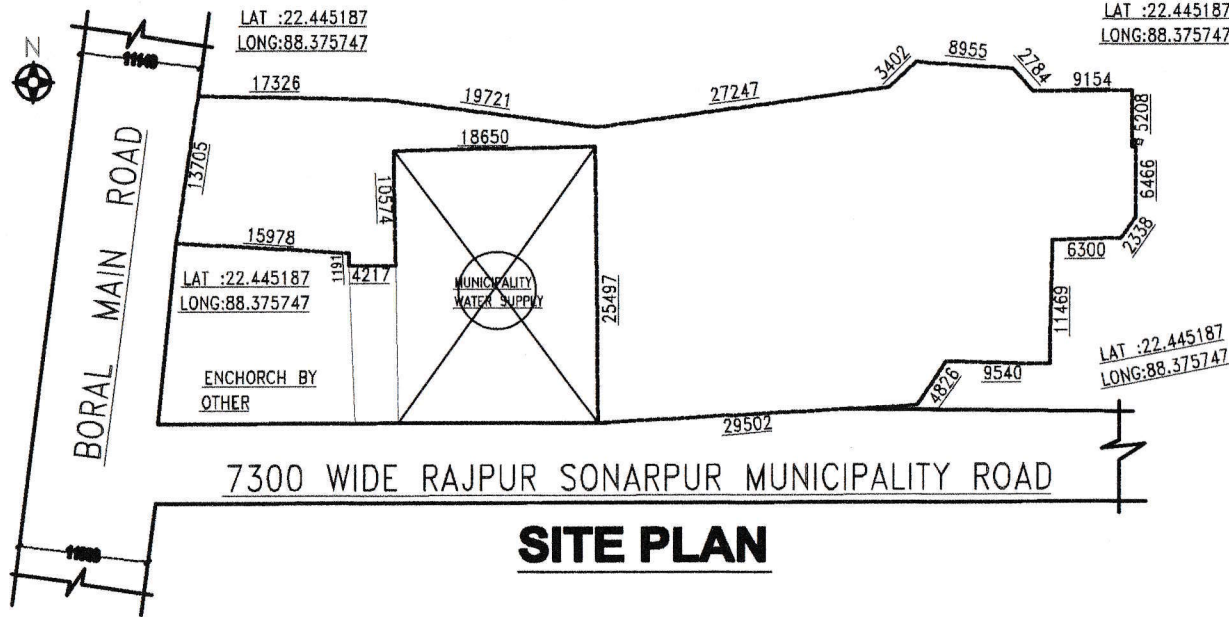

**SITE PLAN AT MOUZA - SRIPUR BAGHARGHOLE,
 J.L.NO. 59, R.S. DAG NO.- 473,475,478,479,482,
 484 AND 485, R.S. KH. NO.- 1232,248,500,108,
 148,155,300, L.R DAG.NO.- 859,863,864,865,
 LR. KH NO- 748,44,965, RAJPUR-SONARPUR
 MUNICIPALITY HOLDING NO.- 352, SUKANTA
 PALLY, BORAL, WARD NO-32, P.S-SONARPUR,
 DIST.- 24 PGS SOUTH, KOLKATA - 700 154.**

SITE PLAN

LAT :22.445187
 LONG:88.375747

LOCATION PLAN