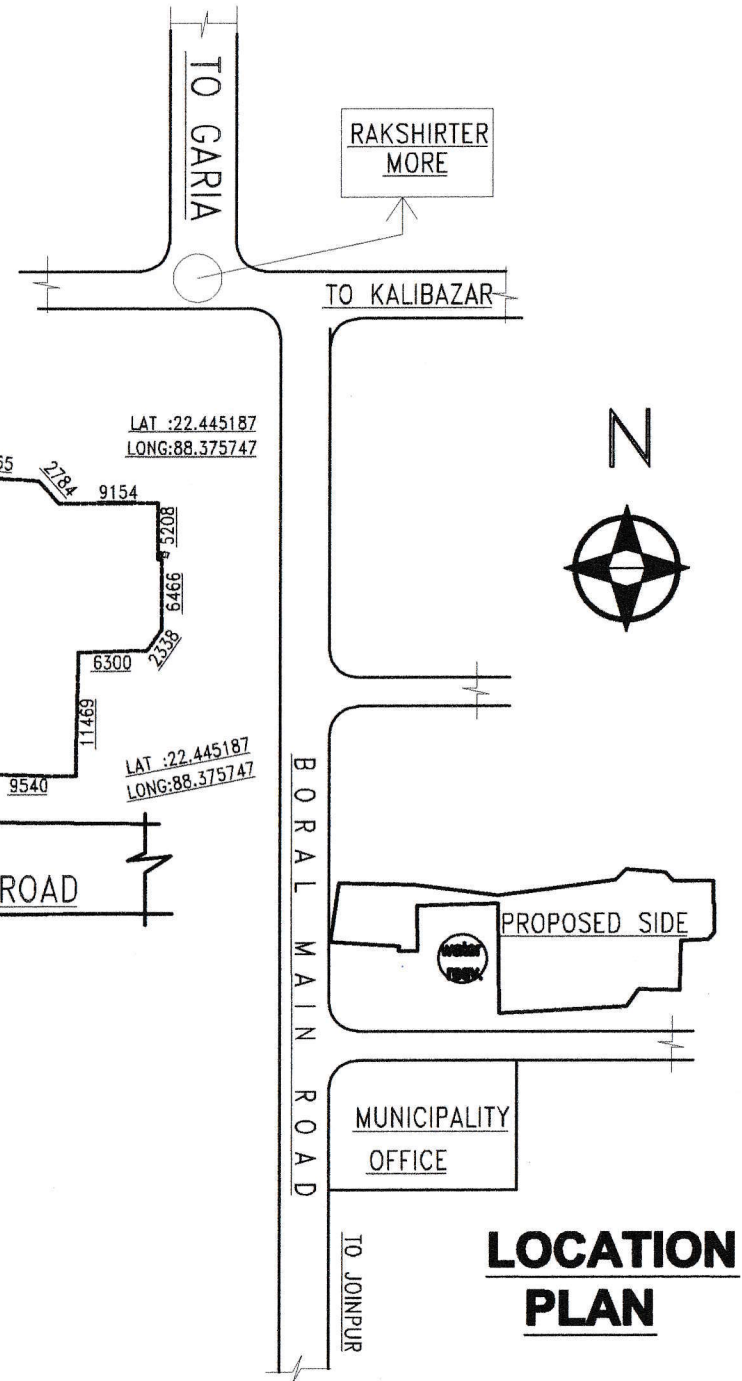

**SITE PLAN AT MOUZA - SRIPUR BAGHARGHOLE,
 J.L.NO. 59, R.S. DAG NO.- 473,475,478,479,482,
 484 AND 485, R.S. KH. NO.- 1232,248,500,108,
 148,155,300, L.R DAG.NO.- 859,863,864,865,
 LR. KH NO- 748,44,965, RAJPUR-SONARPUR
 MUNICIPALITY HOLDING NO.- 352, SUKANTA
 PALLY, BORAL, WARD NO-32, P.S-SONARPUR,
 DIST.- 24 PGS SOUTH, KOLKATA - 700 154.**

SITE PLAN

LAT :22.445187
 LONG:88.375747

LOCATION PLAN